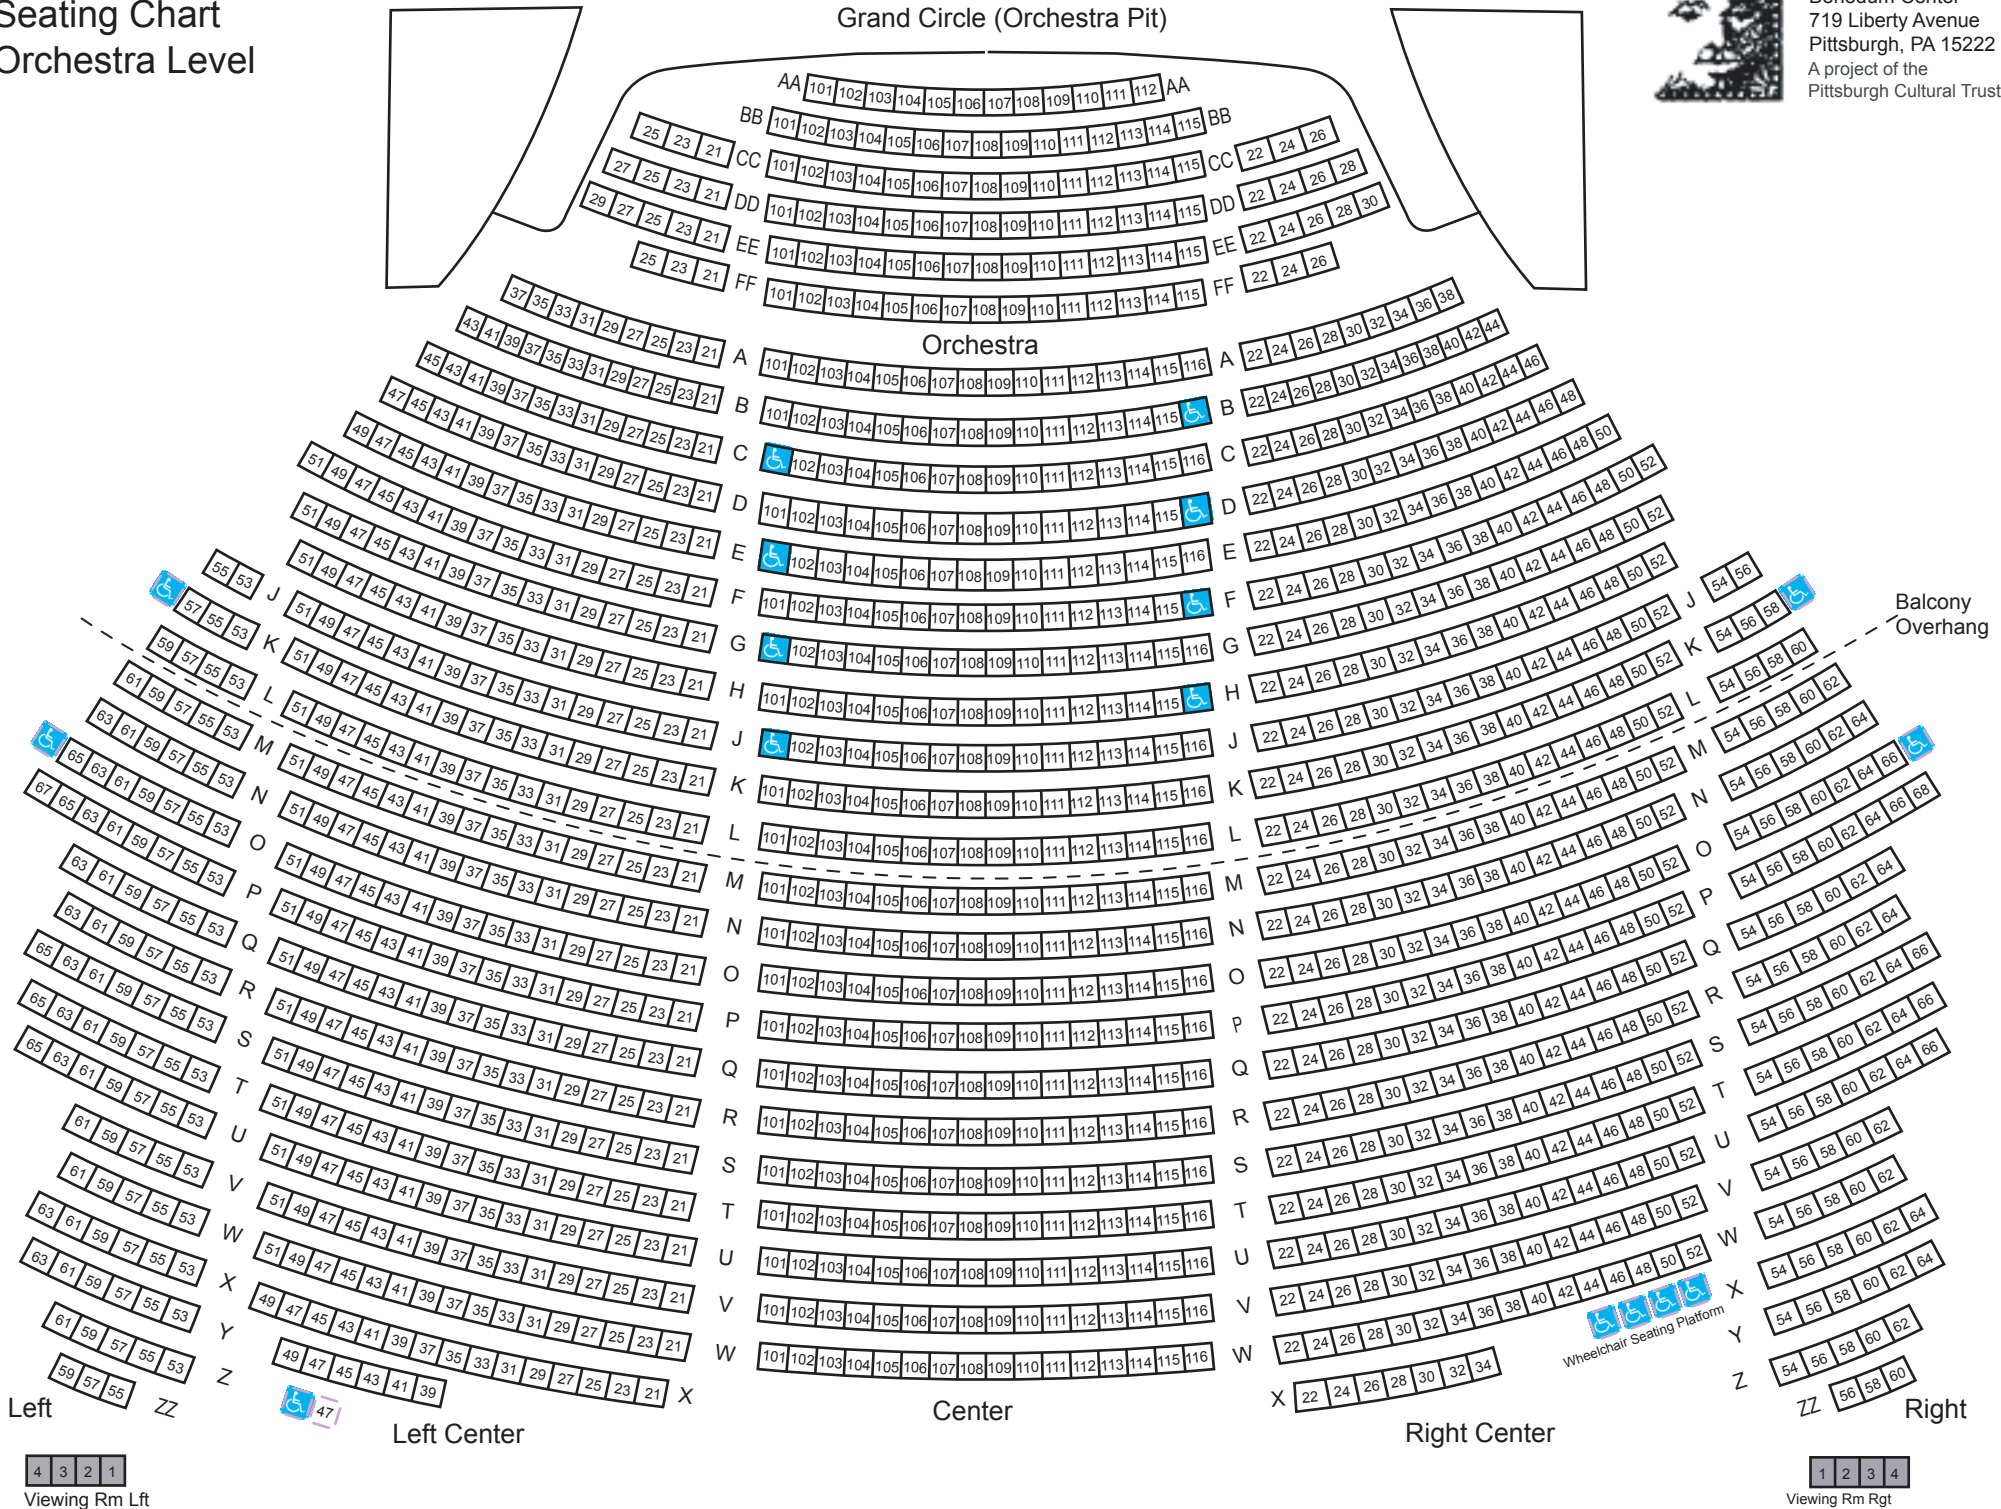

Benedum Center Seating Chart Orchestra Level

STAGE

Grand Circle (Orchestra Pit)

Benedum Center
719 Liberty Avenue
Pittsburgh, PA 15222
A project of the
Pittsburgh Cultural Trust

Left

Left Center

Center

Right Center

Right

4 3 2 1

Viewing Rm Lft

1 2 3 4

Viewing Rm Rgt

Benedum Center Balcony Level