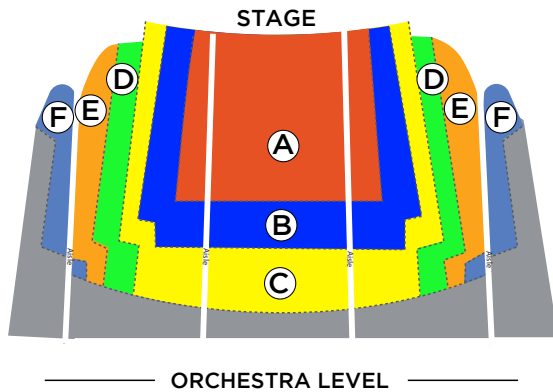

SUBSCRIPTION PRICES

	QUARTET	TRIO		DUET	
	4 MAINSTAGE OPERAS	3 BENEDUM OPERAS	2 BENEDUM + BYHAM	2 BENEDUM OPERAS	BENEDUM + BYHAM
A - BALCONY A - ORCHESTRA	$610.00	$484.50	$450.00	$320.00	$280.00
B - BALCONY B - ORCHESTRA	$440.00	$345.50	$310.00	$230.00	$195.00
C - BALCONY C - ORCHESTRA	$315.00	$249.75	$230.00	$165.00	$145.00
D - BALCONY D - ORCHESTRA	$225.00	$169.50	$140.00	$120.00	$90.00
E - BALCONY E - ORCHESTRA	$160.00	$129.00	$110.00	$90.00	$70.00
F - BALCONY F - ORCHESTRA	$112.00	$90.00	$80.00	$60.00	$50.00
G - BALCONY	$70.00	$54.00	$45.00	$40.00	$30.00
— Add CAPA ($41.50/ticket) and/or B.O.F ($40/ticket) —					

50% pricing available for family members ages 18 and under. Call 412-281-0912 or order online at pittsburghopera.org/subscribe

SEATING CHARTS

THE BENEDUM