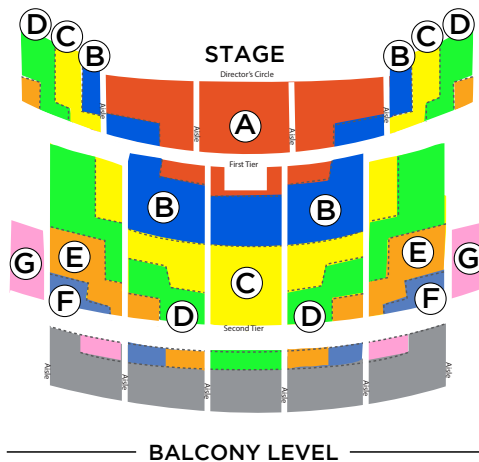

SUBSCRIPTION PRICES

	QUARTET	TRIO		DUET	
	4 MAINSTAGE OPERAS	3 BENEDUM OPERAS	2 BENEDUM + BYHAM	2 BENEDUM OPERAS	BENEDUM + BYHAM
A - BALCONY A - ORCHESTRA	$610.00	$484.50	$450.00	$320.00	$280.00
B - BALCONY B - ORCHESTRA	$440.00	$345.50	$310.00	$230.00	$195.00
C - BALCONY C - ORCHESTRA	$315.00	$249.75	$230.00	$165.00	$145.00
D - BALCONY D - ORCHESTRA	$225.00	$169.50	$140.00	$120.00	$90.00
E - BALCONY E - ORCHESTRA	$160.00	$129.00	$110.00	$90.00	$70.00
F - BALCONY F - ORCHESTRA	$112.00	$90.00	$80.00	$60.00	$50.00
G - BALCONY	$70.00	$54.00	$45.00	$40.00	$30.00
— Add CAPA ($41.50/ticket) and/or B.O.F ($40/ticket) —					

50% pricing available for family members ages 18 and under. Call 412-281-0912 or order online at pittsburghopera.org/subscribe

SEATING CHARTS

THE BENEDUM